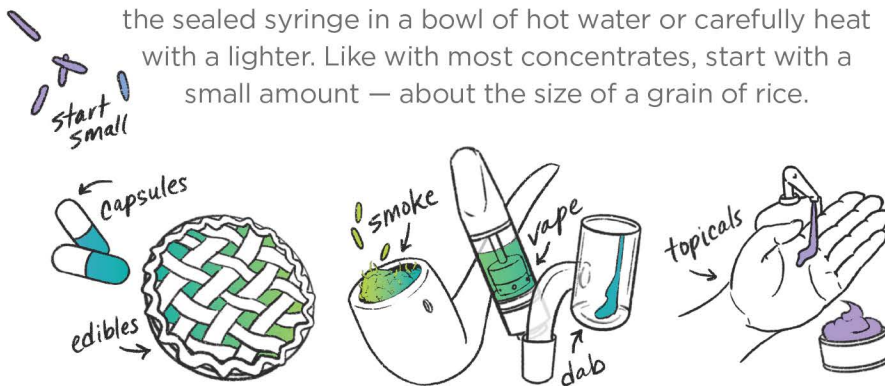

## HOW TO USE

To make dispensing our full spectrum cannabis oil a breeze, we recommend warming up the syringe before use. Place the sealed syringe in a bowl of hot water or carefully heat with a lighter. Like with most concentrates, start with a small amount — about the size of a grain of rice.