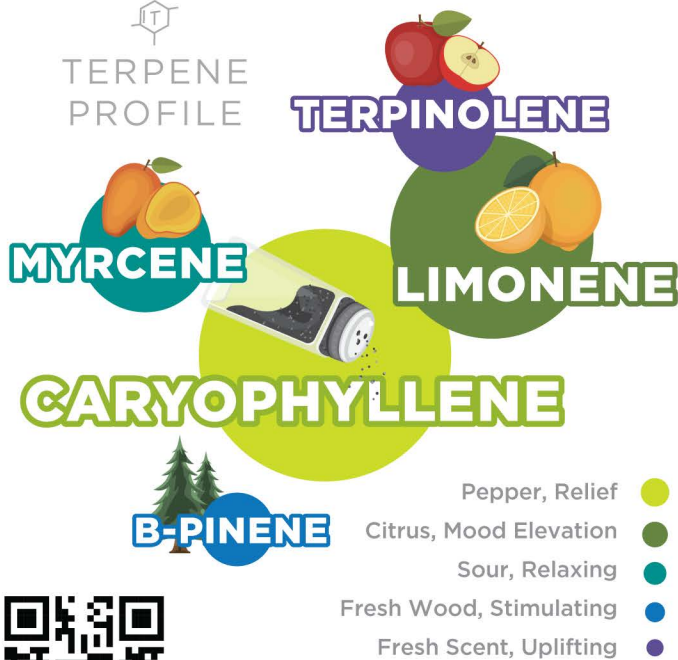

TERPENE
PROFILE