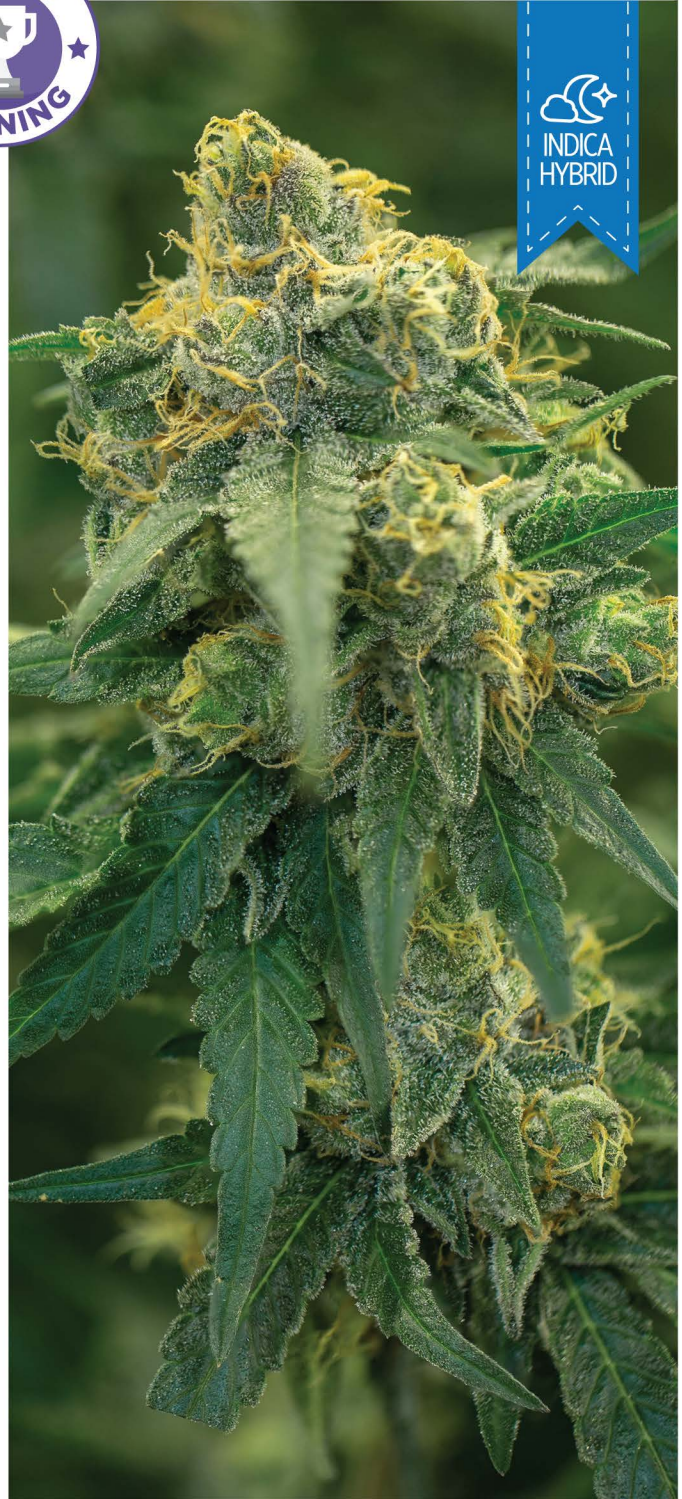

TUNDRA BERRY

With a taste of tangy citrus and sweet berries, let this Indica-Hybrid steal your stress and restore a rejuvenated balance – Tundra Berry is known for gently guiding you into a deep, peaceful sleep.

TERPENE
PROFILE